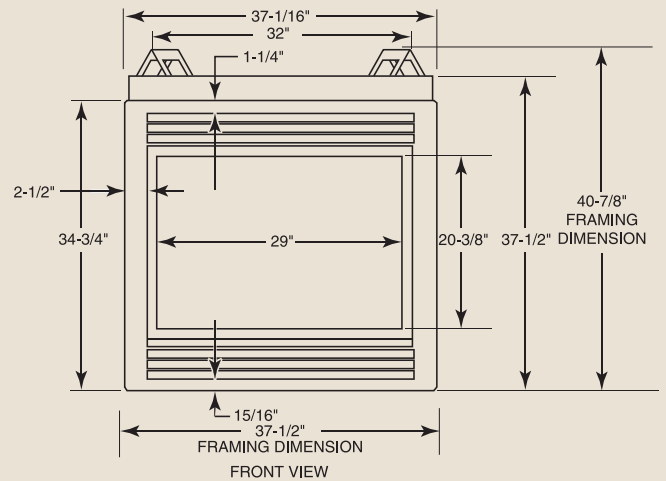

A Brand of Monessen Hearth Systems Co.
149 Cleveland Drive, Paris, Kentucky 40361

www.monessenhearth.com

Monessen

To avoid personal injury or property damage, the product described by this brochure must be installed, operated and maintained in strict compliance with the instructions packaged with the product and all applicable building or fire codes. Contact local building or fire officials about restrictions and installation inspection requirements. All photographs and drawings on this brochure are for illustrative purposes only and are not intended for, nor should they be used as a substitute for the instructions packaged with the unit. Appearance and specifications of the product are subject to change without notice. © 2007 Monessen Hearth Systems Co.